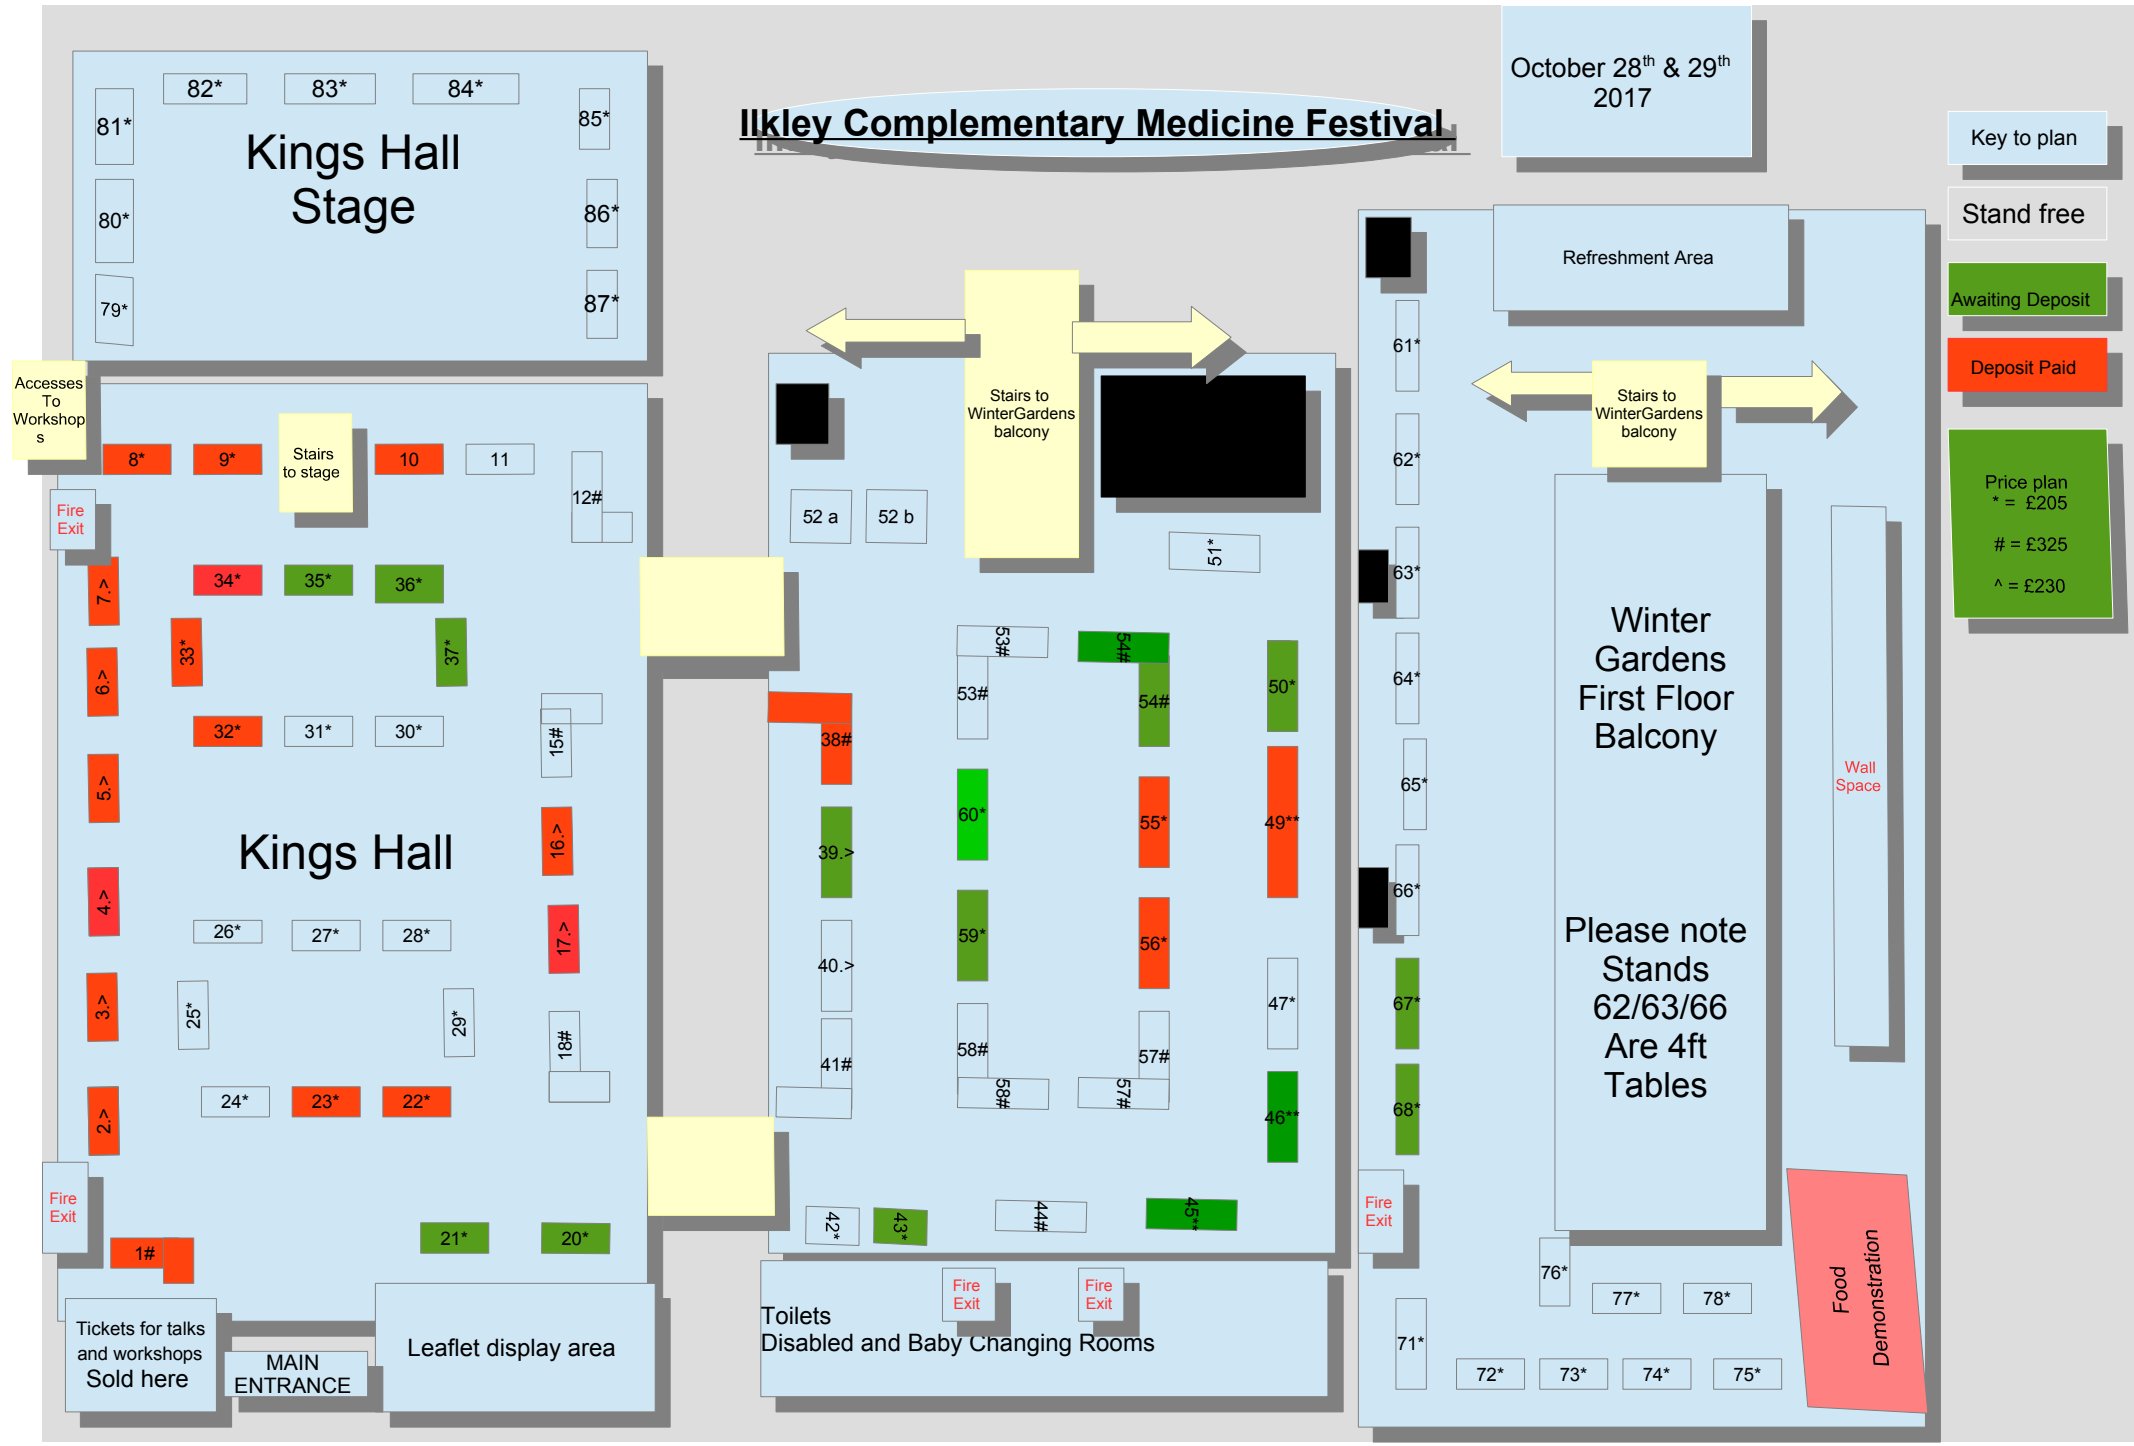

Ilkley Complementary Medicine Festival

October 28th & 29th
2017

Key to plan

Stand free

Awaiting Deposit

Deposit Paid

Price plan
* = £205
# = £325
^ = £230

Kings Hall Stage

Kings Hall

Winter Gardens First Floor Balcony

Please note
Stands
62/63/66
Are 4ft
Tables

Food
Demonstration

Toilets
Disabled and Baby Changing Rooms

Tickets for talks
and workshops
Sold here

MAIN
ENTRANCE

Leaflet display area

Wall
Space

Fire
Exit

Fire
Exit

Fire
Exit

Fire
Exit

Fire
Exit

Accesses
To
Workshop
s

Stairs
to stage

Stairs to
WinterGardens
balcony

Stairs to
WinterGardens
balcony