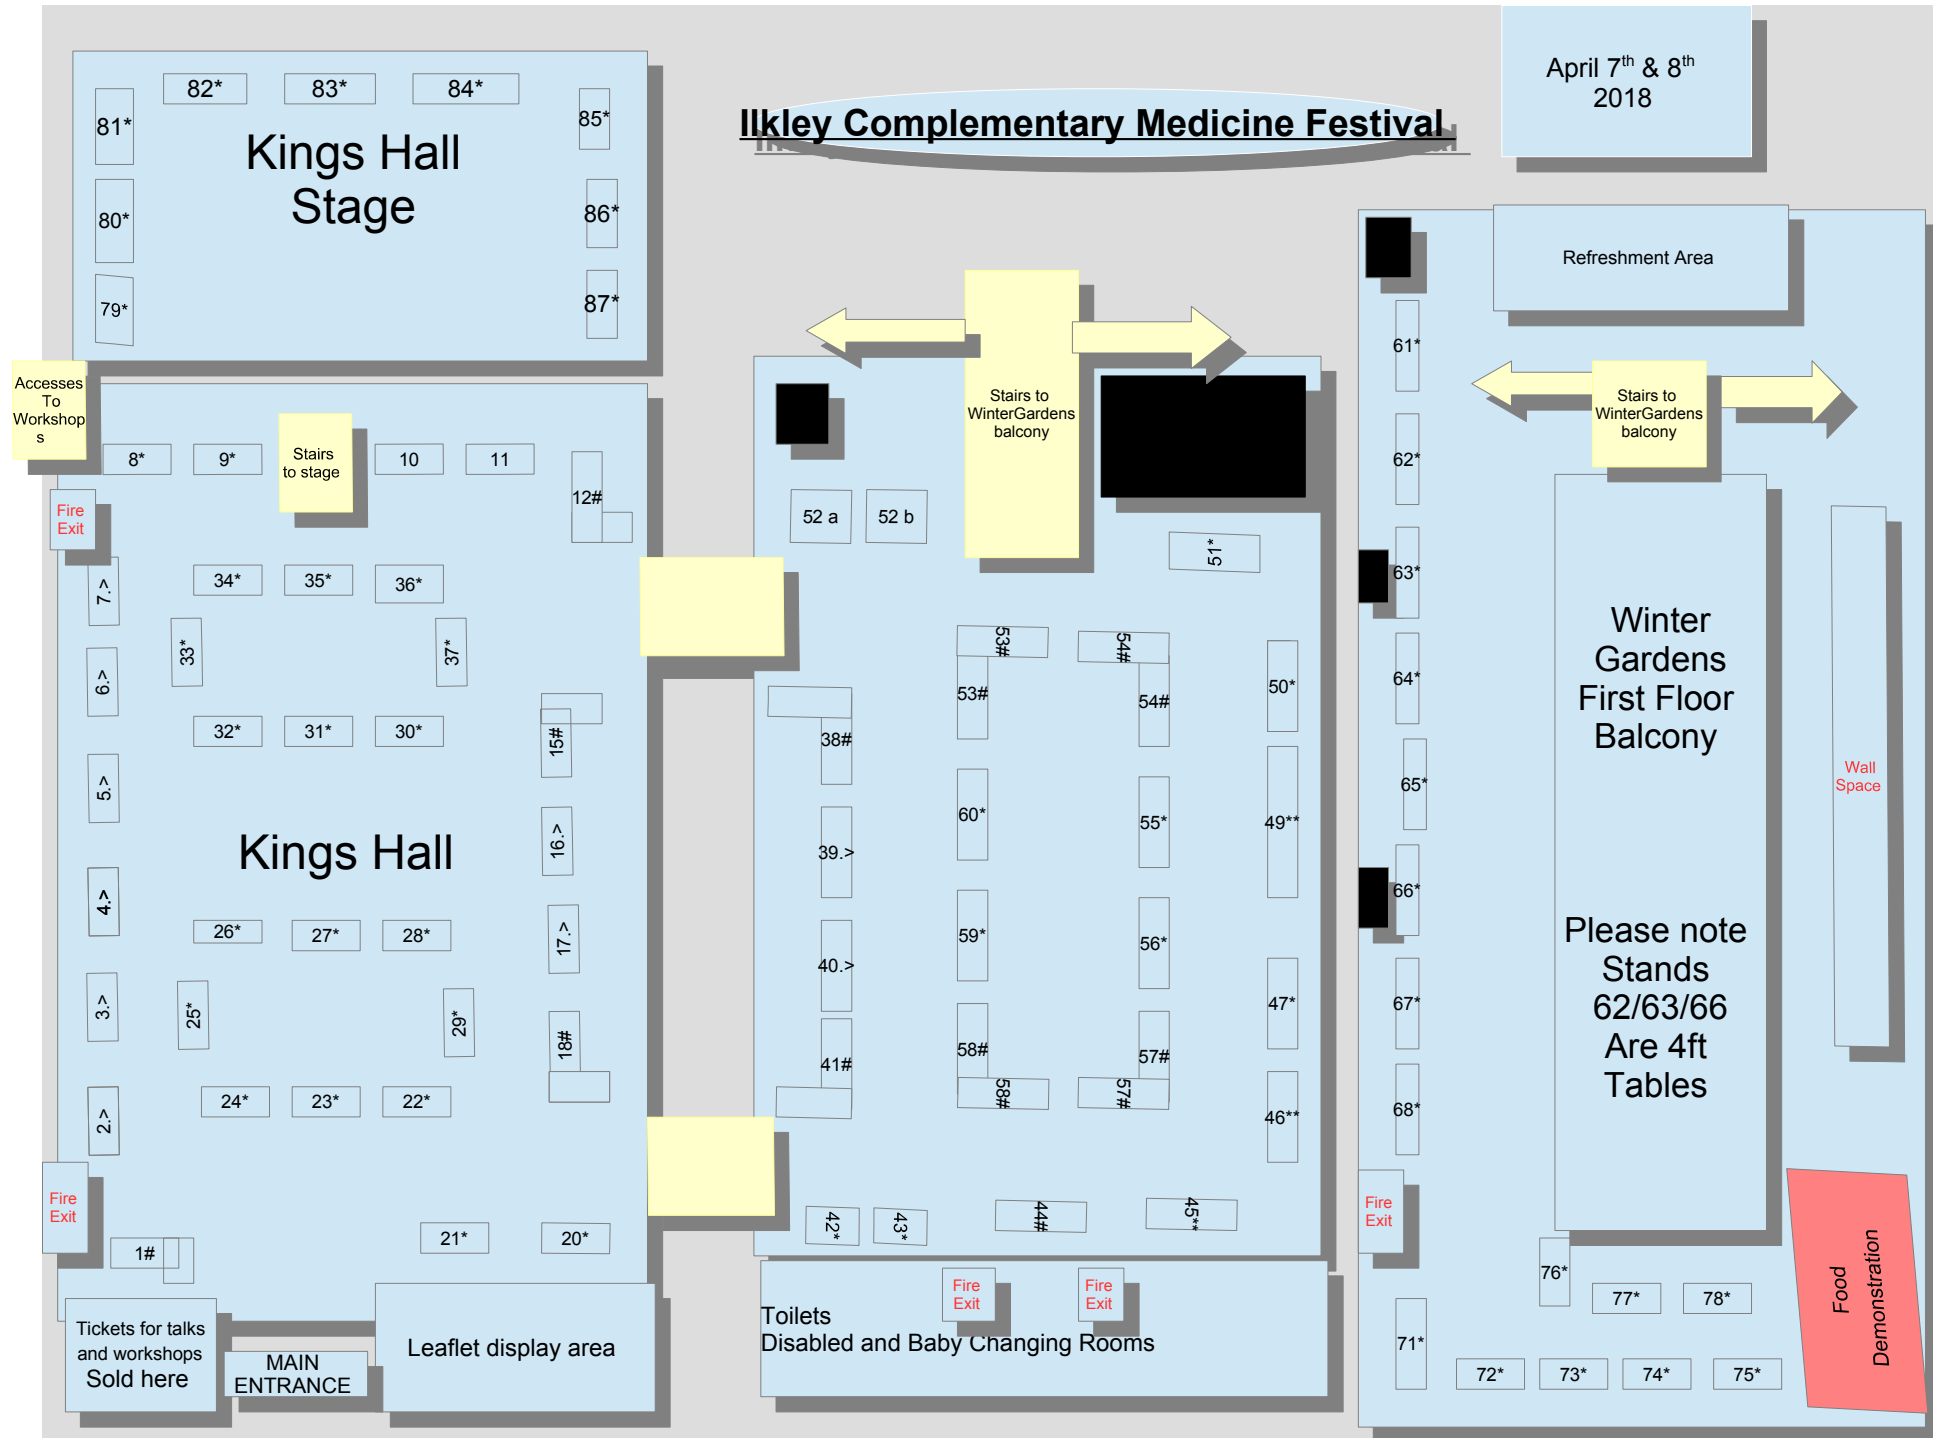

Kings Hall

Winter Gardens First Floor Balcony

Please note
Stands
62/63/66
Are 4ft
Tables

Food
Demonstration

Toilets
Disabled and Baby Changing Rooms

Tickets for talks
and workshops
Sold here

MAIN
ENTRANCE

Leaflet display area

Wall
Space

Fire
Exit

Fire
Exit

Fire
Exit

Fire
Exit

Fire
Exit

Accesses
To
Workshop
s

Stairs
to stage

Price plan
* = £205
= £325
^ = £230

Kings Hall Stage

Kings Hall

Winter Gardens First Floor Balcony

Please note
Stands
62/63/66
Are 4ft
Tables

Food
Demonstration

MAIN
ENTRANCE

Toilets
Disabled and Baby Changing Rooms

Tickets for talks
and workshops
Sold here

Leaflet display area

Refreshment Area

Stairs to
WinterGardens
balcony

Stairs to
WinterGardens
balcony

Stairs
to stage

Accesses
To
Workshop
s

Fire
Exit