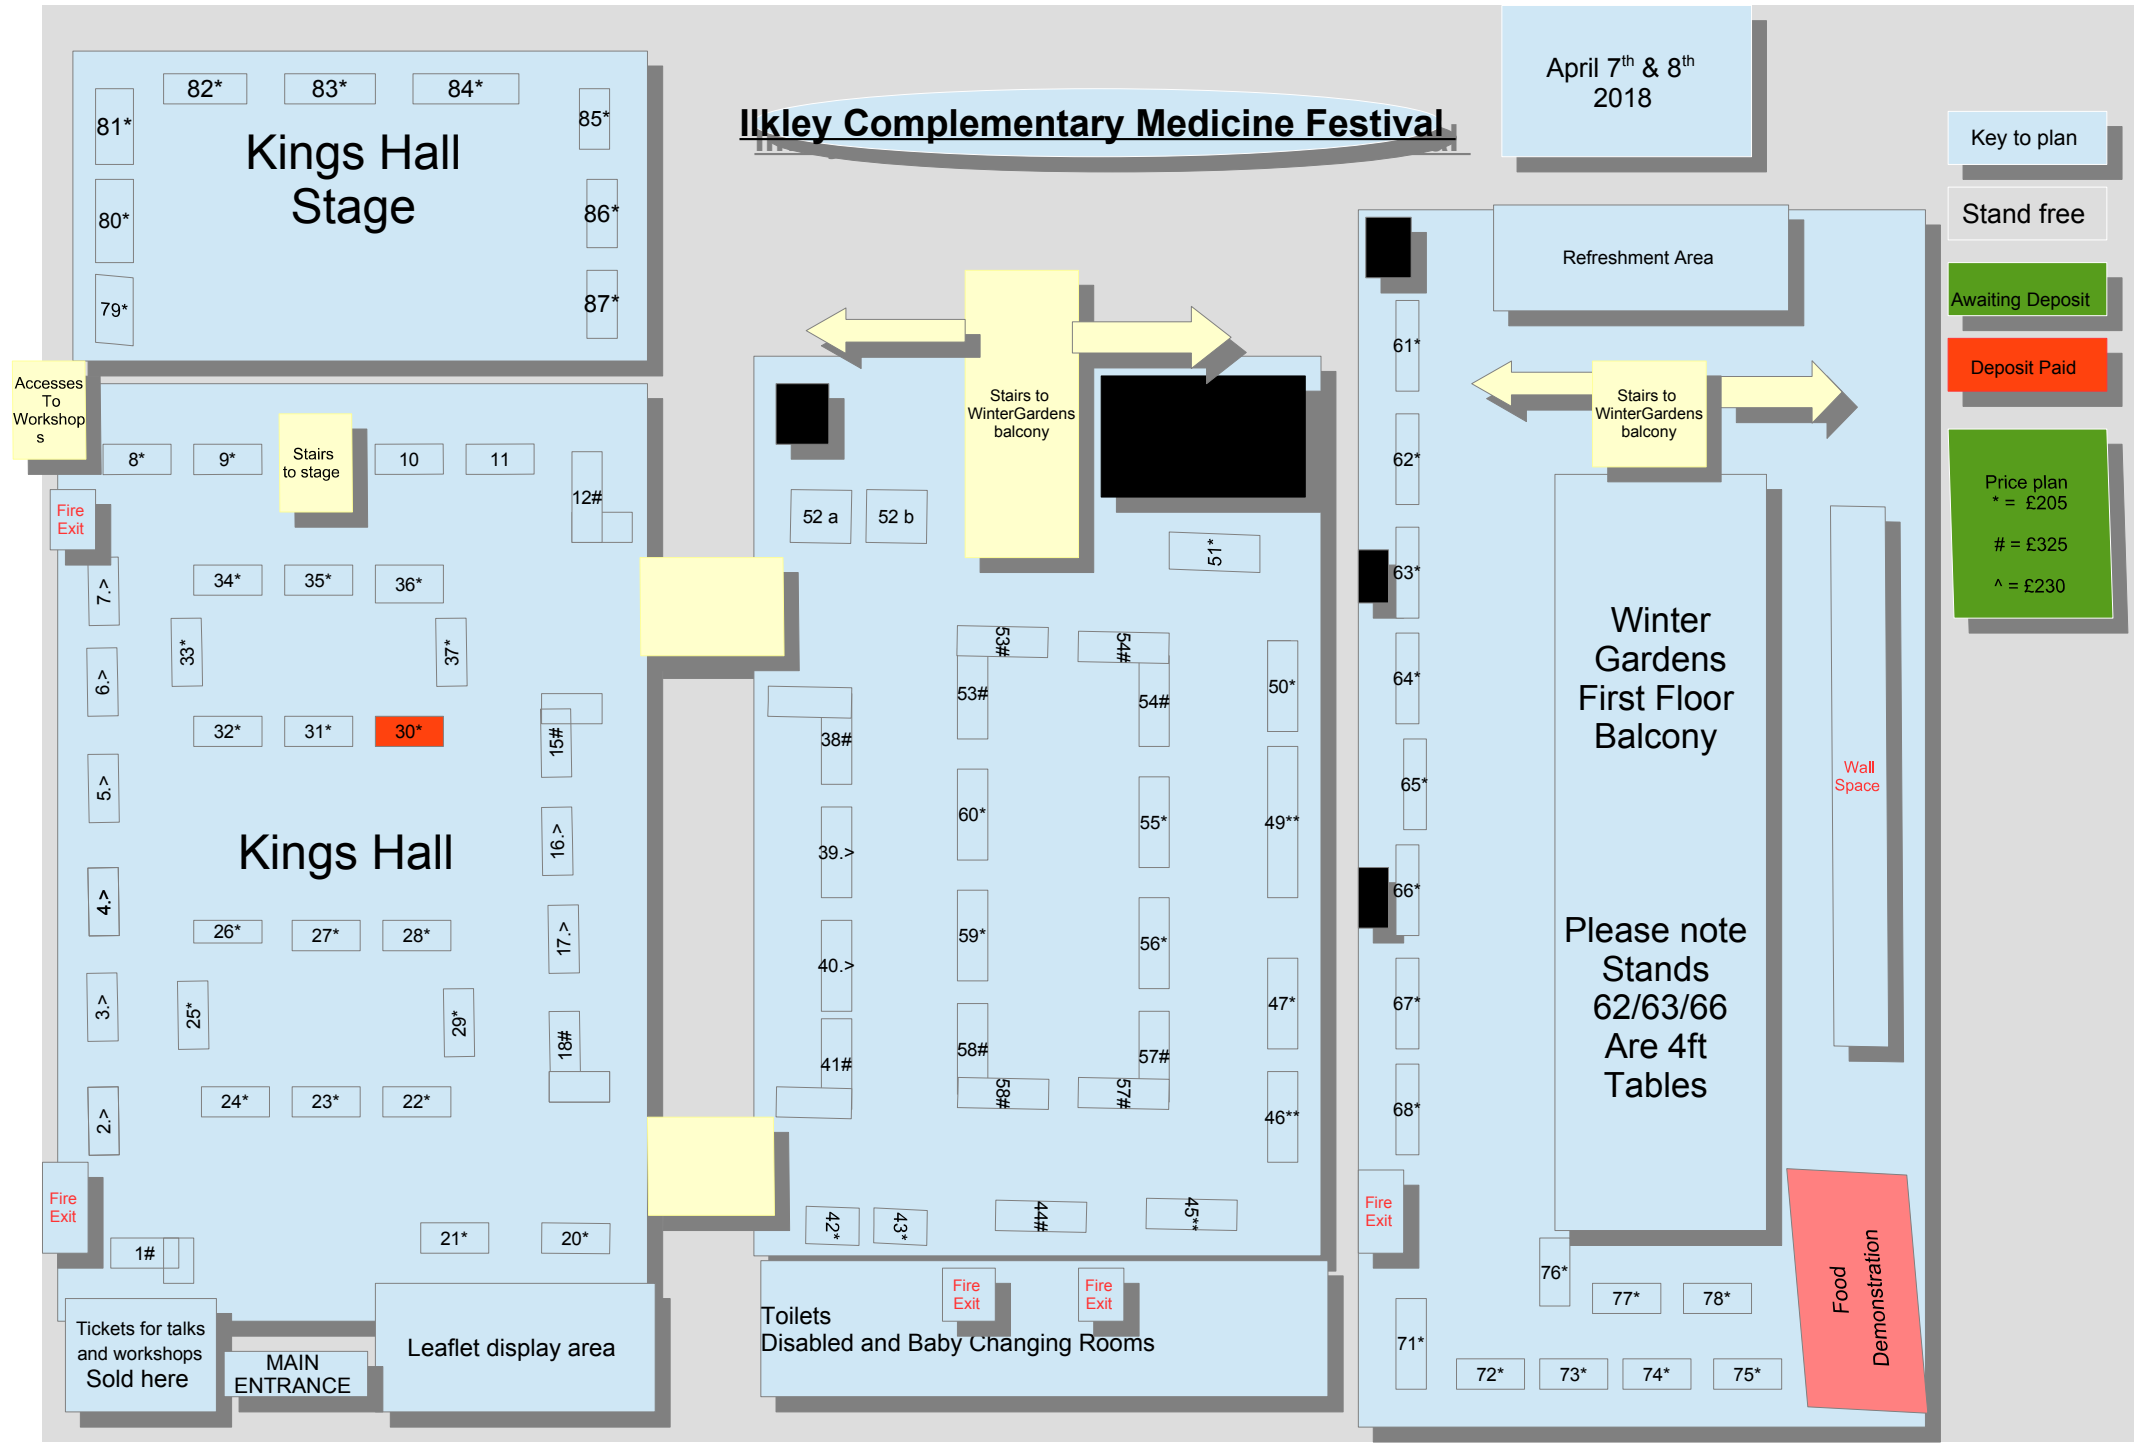

MAIN ENTRANCE

Leaflet display area

Toilets
Disabled and Baby Changing Rooms

Please note
Stands
62/63/66
Are 4ft
Tables

Food
Demonstration

Ilkley Complementary Medicine Festival

April 7th & 8th
2018

Key to plan

Stand free

Awaiting Deposit

Deposit Paid

Price plan
* = £205
= £325
^ = £230

Ilkley Complementary Medicine Festival

September
27th & 28th
2018

Key to plan

Stand free

Awaiting Deposit

Deposit Paid

Price plan
* = £205
= £325
^ = £230

Kings Hall Stage

Kings Hall

Winter Gardens First Floor Balcony

Please note
Stands
62/63/66
Are 4ft
Tables

Food
Demonstration

Wall
Space

Toilets
Disabled and Baby Changing Rooms

Tickets for talks
and workshops
Sold here

MAIN
ENTRANCE

Leaflet display area

Accesses
To
Workshop
s

Fire
Exit

Fire
Exit