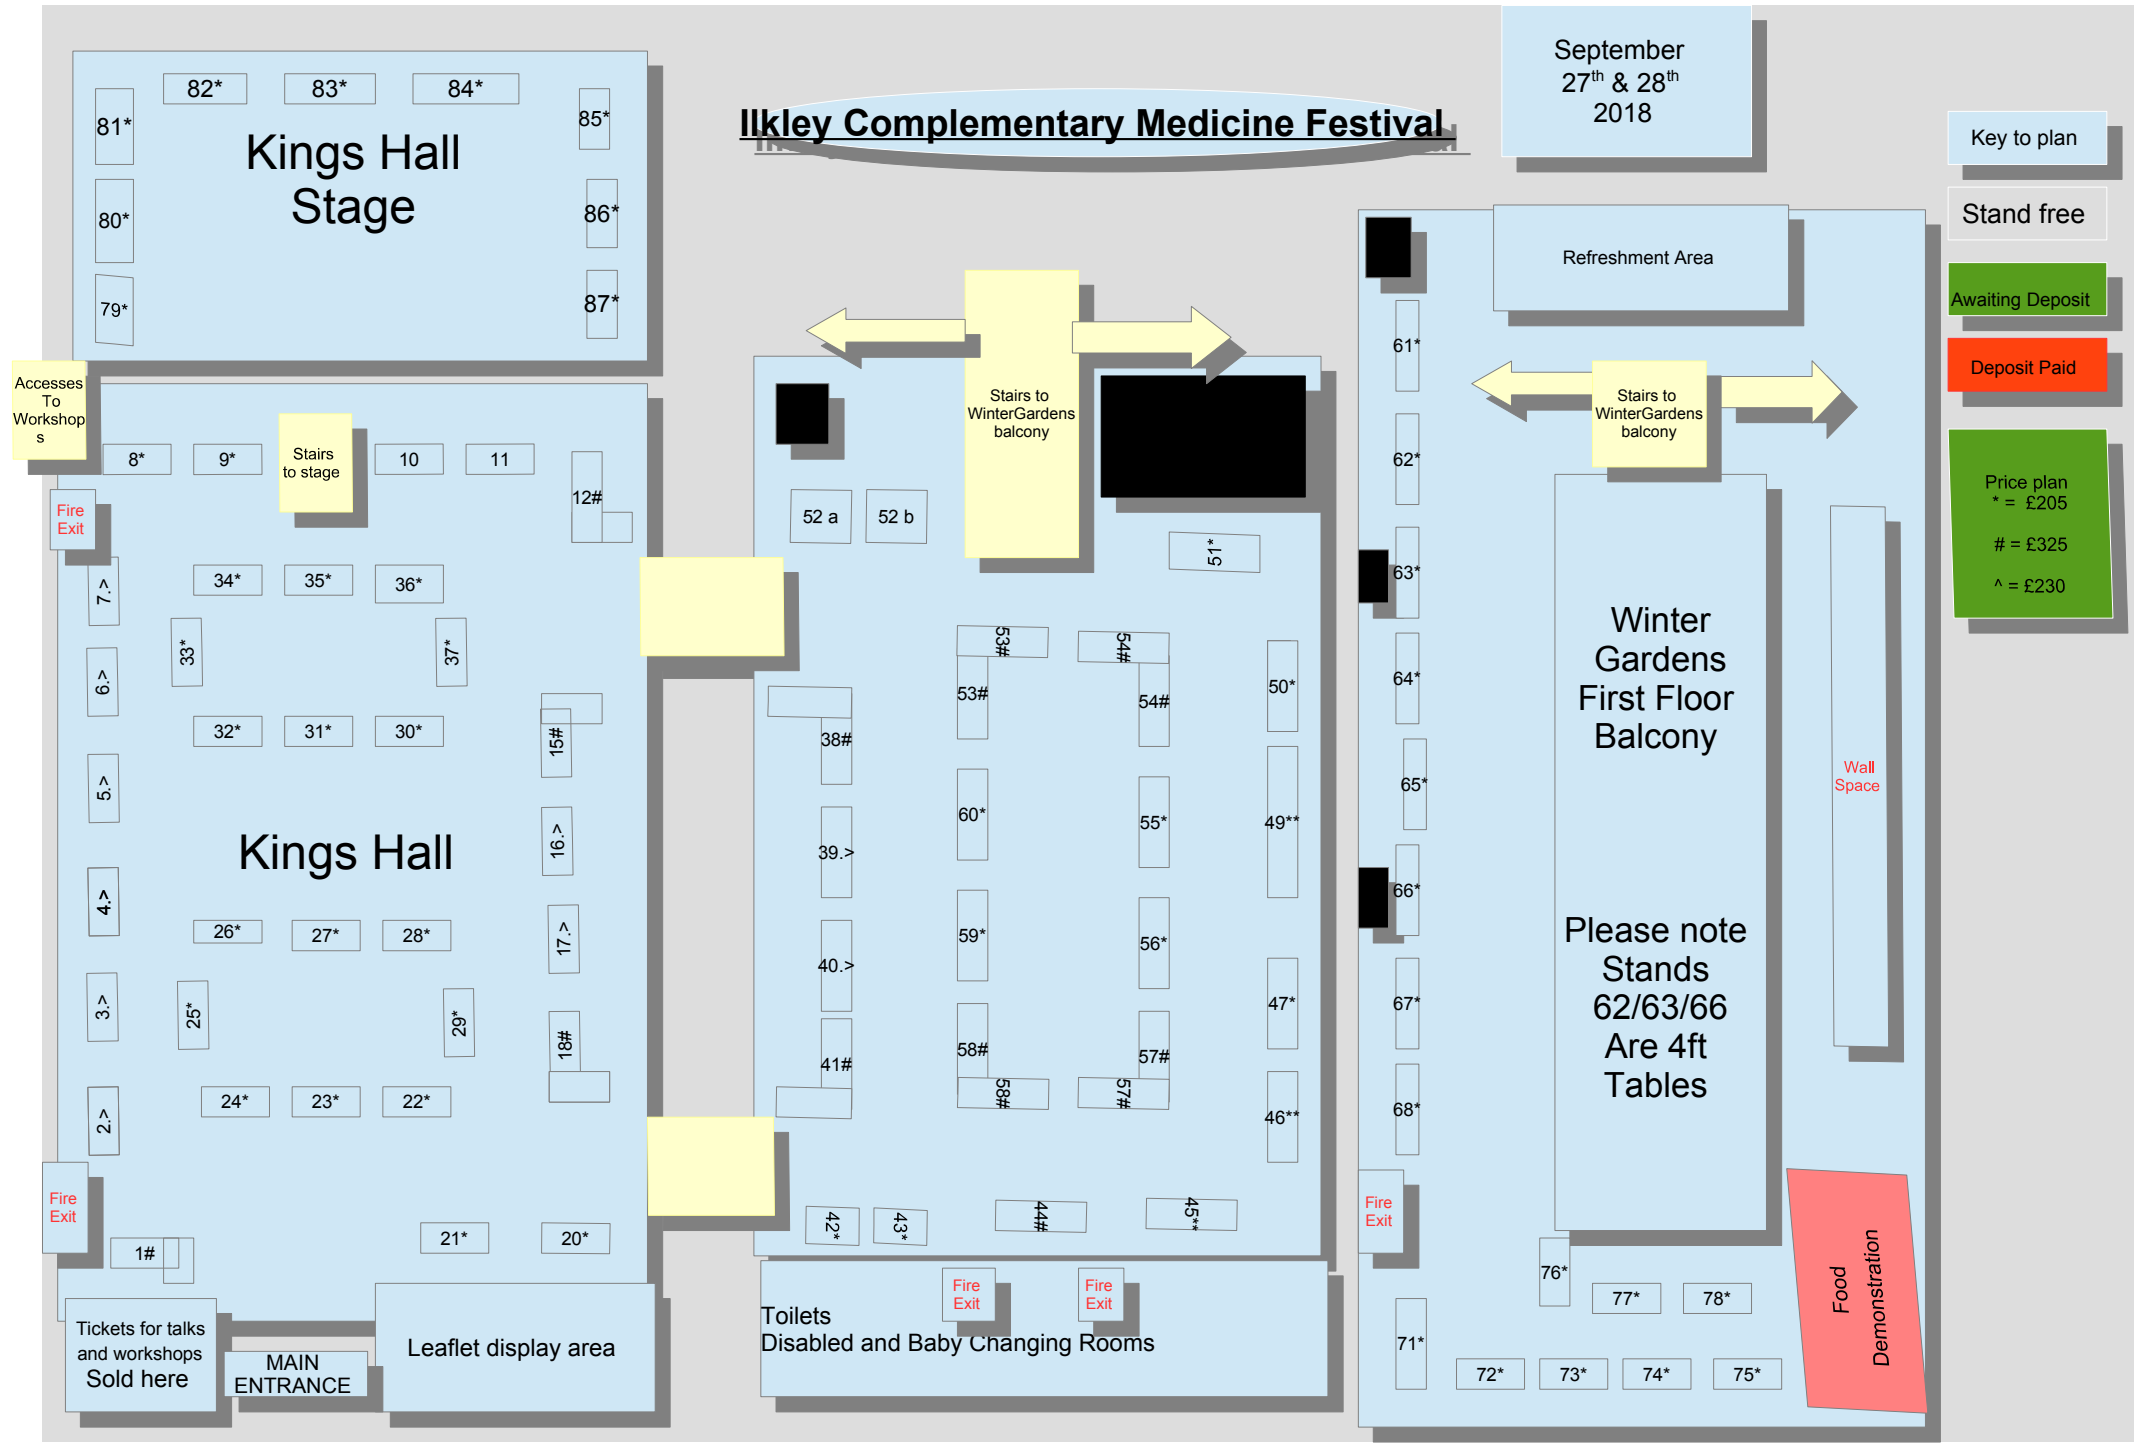

MAIN ENTRANCE

Leaflet display area

Toilets
Disabled and Baby Changing Rooms

Please note
Stands
62/63/66
Are 4ft
Tables

Food
Demonstration

Ilkley Complementary Medicine Festival

April 7th & 8th
2018

Key to plan

Stand free

Awaiting Deposit

Deposit Paid

Price plan
* = £205
= £325
^ = £230

Ilkley Complementary Medicine Festival

September
27th & 28th
2018

Key to plan

Stand free

Awaiting Deposit

Deposit Paid

Price plan
* = £205
= £325
^ = £230

Kings Hall Stage

Kings Hall

Winter Gardens First Floor Balcony

Please note
Stands
62/63/66
Are 4ft
Tables

Food
Demonstration

Wall
Space

Toilets
Disabled and Baby Changing Rooms

Tickets for talks
and workshops
Sold here

MAIN
ENTRANCE

Leaflet display area

Accesses
To
Workshop
s

Fire
Exit

Fire
Exit