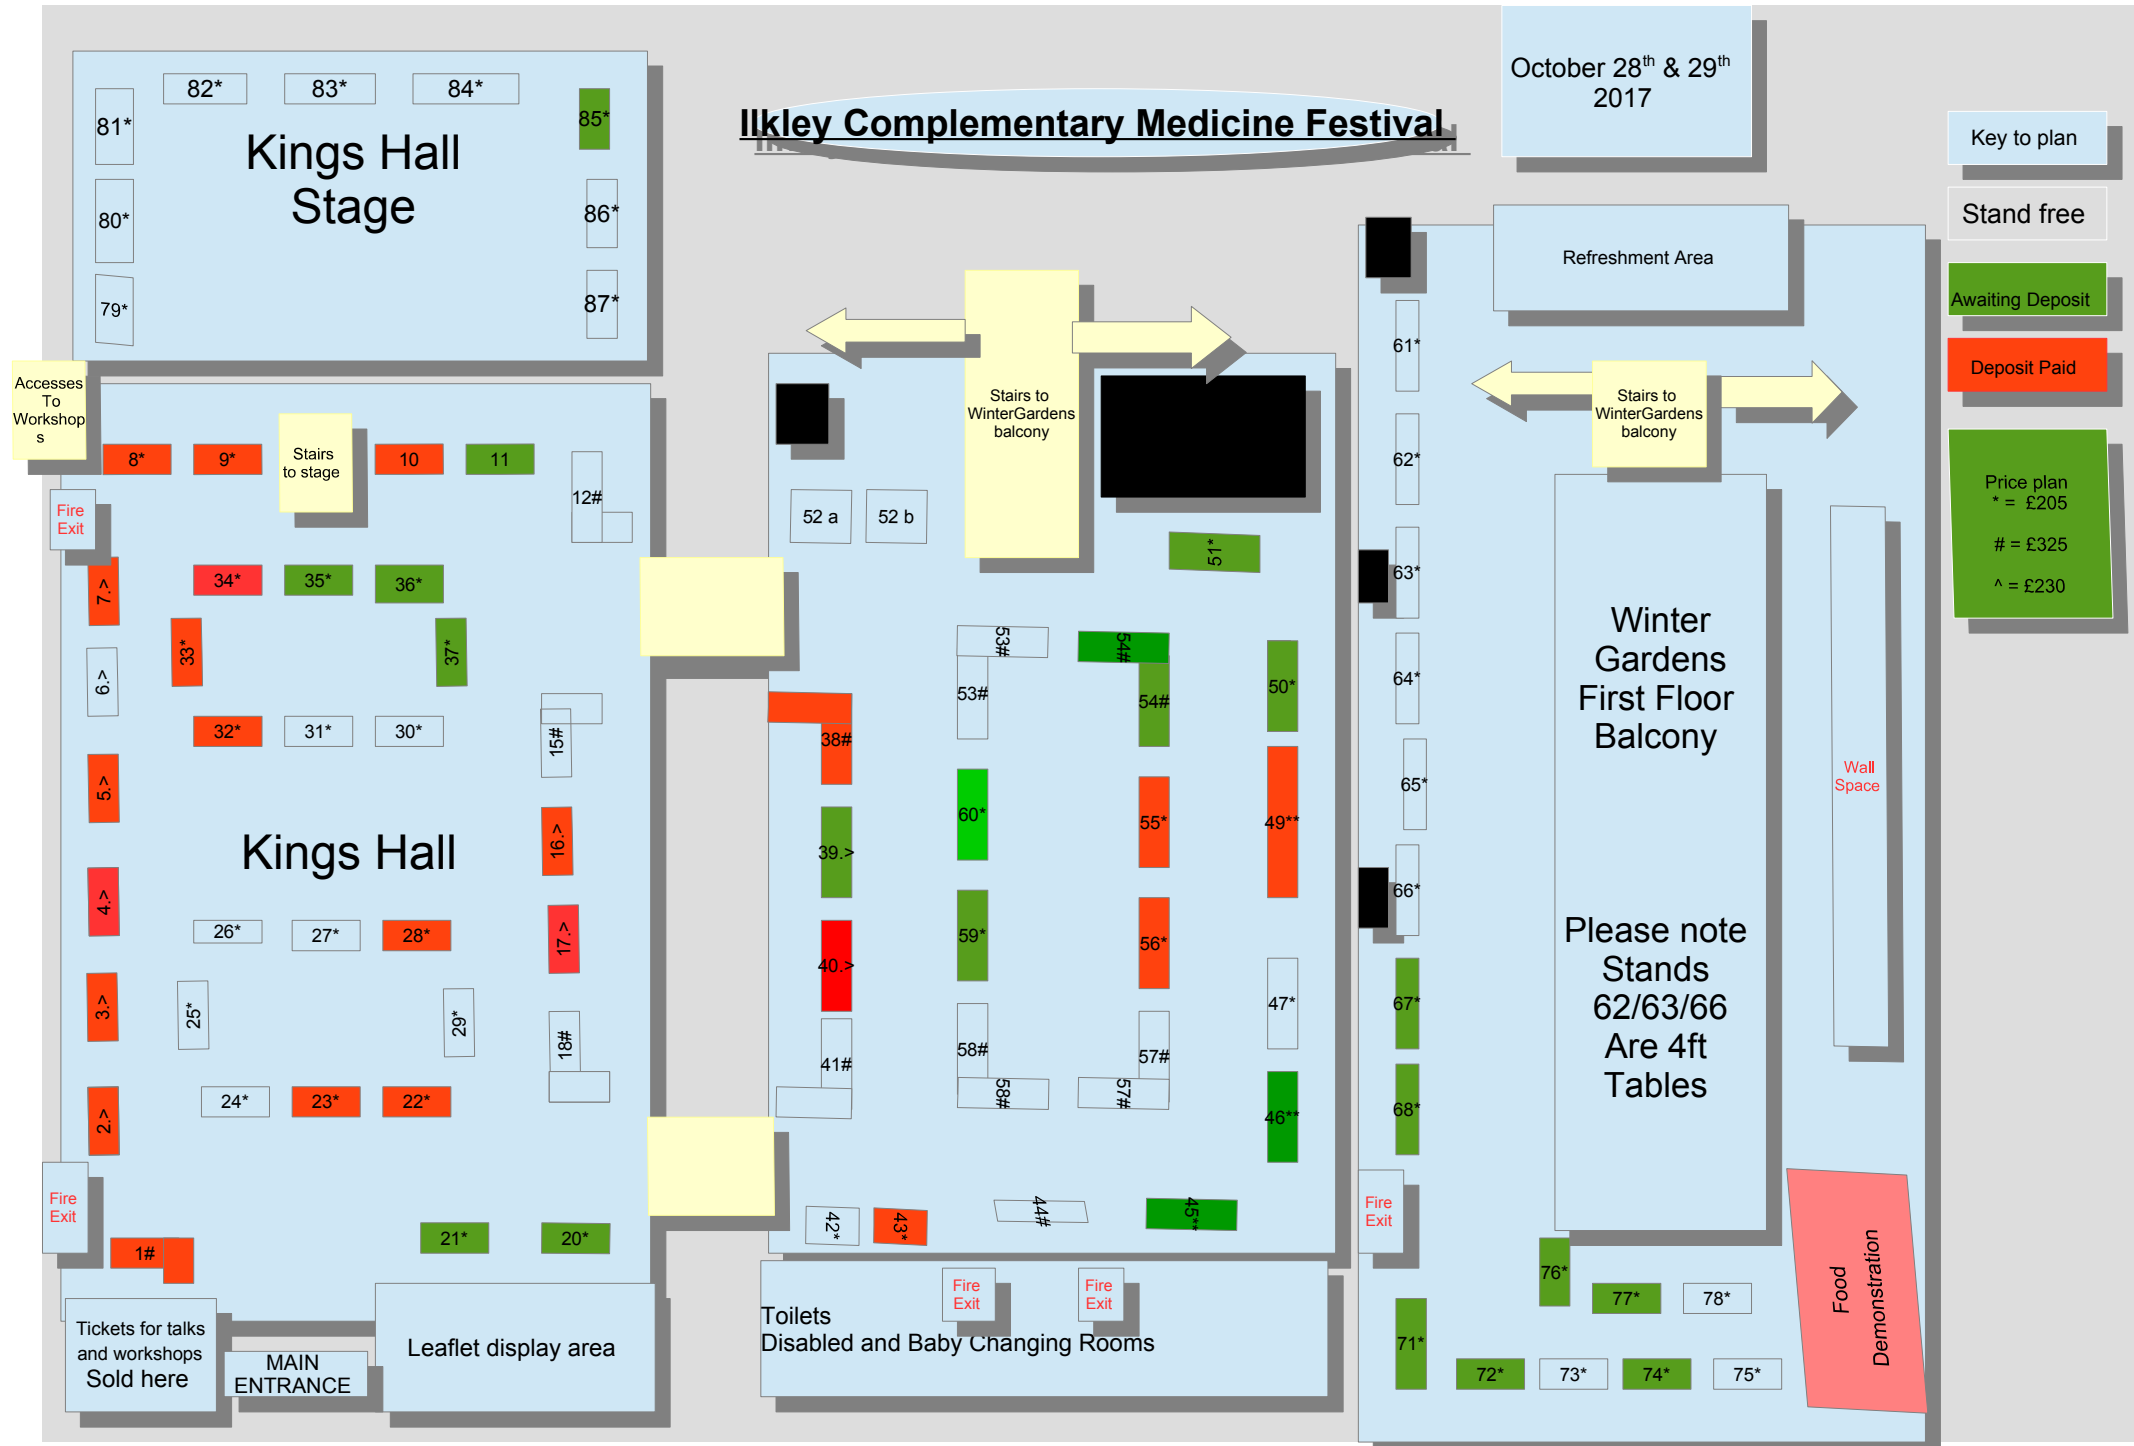

Ilkley Complementary Medicine Festival

October 28th & 29th
2017

Key to plan

Stand free

Awaiting Deposit

Deposit Paid

Price plan
* = £205
# = £325
^ = £230

Tickets for talks and workshops Sold here

MAIN ENTRANCE

Leaflet display area

Toilets
Disabled and Baby Changing Rooms

Please note
Stands
62/63/66
Are 4ft
Tables

Food
Demonstration