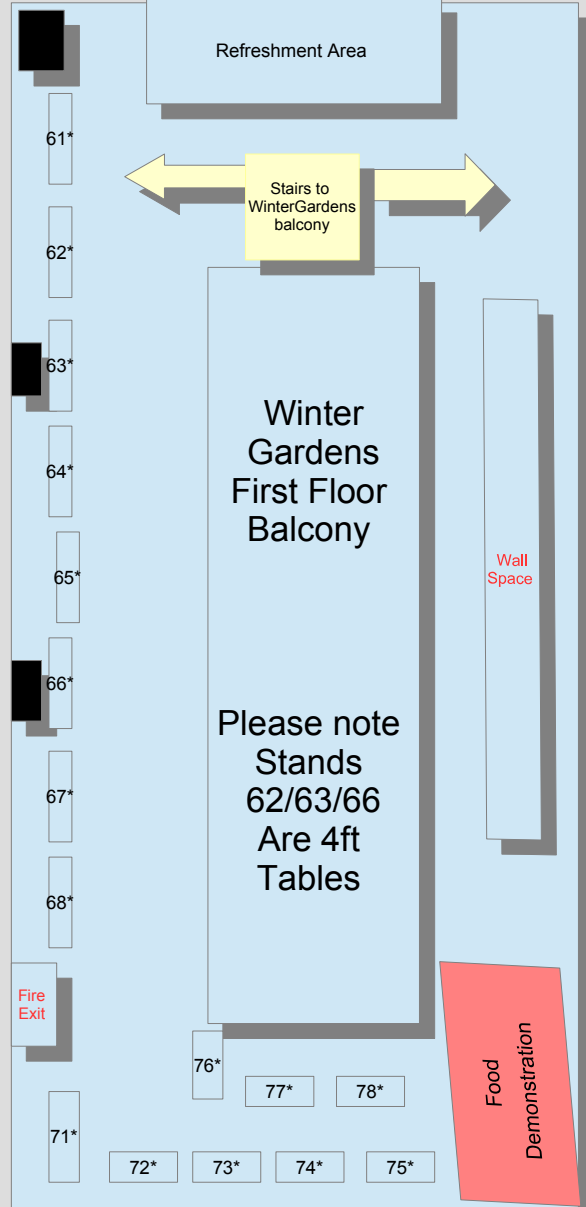

## Kings Hall Stage

## Winter Gardens First Floor Balcony

Please note  
Stands  
62/63/66  
Are 4ft  
Tables

Food  
Demonstration

Toilets  
Disabled and Baby Changing Rooms

Tickets for talks  
and workshops  
Sold here

MAIN  
ENTRANCE

Leaflet display area

Accesses  
To  
Workshop  
s

Fire  
Exit

Fire  
Exit

Fire  
Exit

Fire  
Exit

Fire  
Exit

Wall  
Space

Kings Hall

Winter Gardens First Floor Balcony

Please note  
Stands  
62/63/66  
Are 4ft  
Tables

Food  
Demonstration

MAIN ENTRANCE

Toilets  
Disabled and Baby Changing Rooms

Tickets for talks  
and workshops  
Sold here