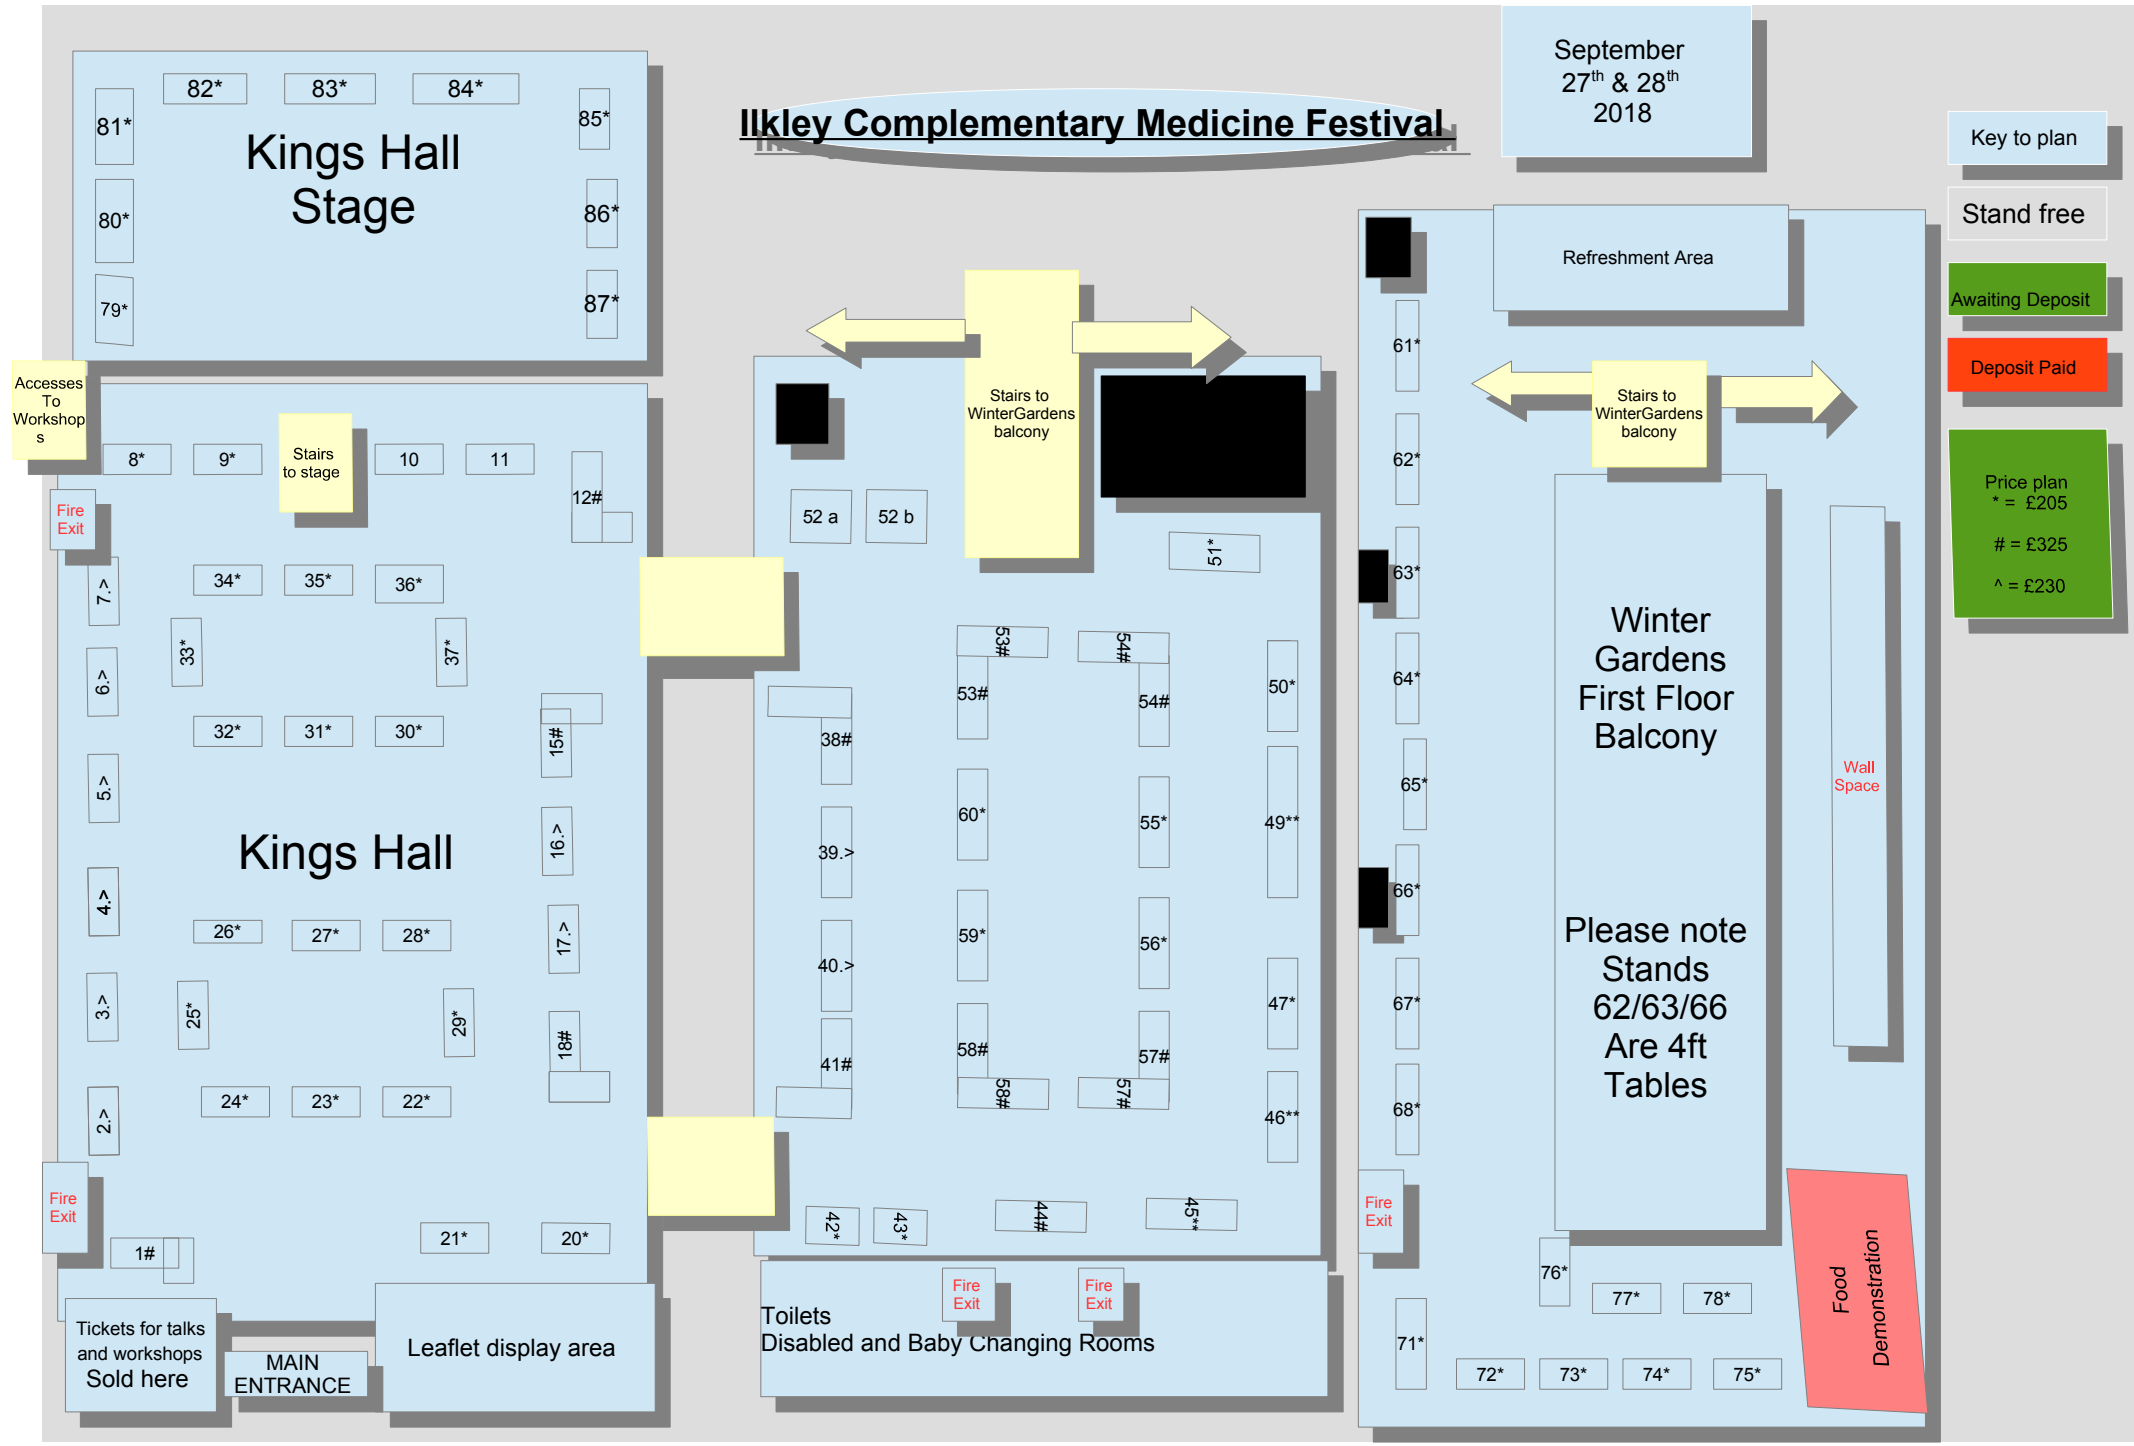

Ilkley Complementary Medicine Festival

September
27th & 28th
2018

Key to plan

Stand free

Awaiting Deposit

Deposit Paid

Price plan
* = £205
# = £325
^ = £230

Kings Hall Stage

Kings Hall

Winter Gardens First Floor Balcony

Please note
Stands
62/63/66
Are 4ft
Tables

Food
Demonstration

MAIN ENTRANCE

Toilets
Disabled and Baby Changing Rooms

Tickets for talks
and workshops
Sold here

Leaflet display area

Wall
Space

Accesses
To
Workshop
s

Fire
Exit

Fire
Exit

Fire
Exit

Fire
Exit

Fire
Exit

Stairs
to stage

Stairs to
WinterGardens
balcony

Stairs to
WinterGardens
balcony