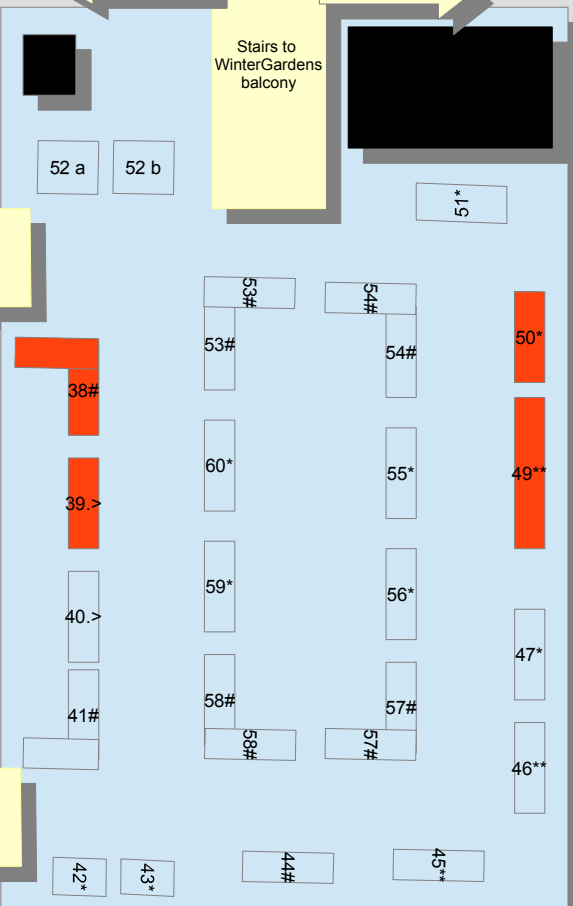

## Kings Hall Stage

## Winter Gardens First Floor Balcony

Please note  
Stands  
62/63/66  
Are 4ft  
Tables

Food  
Demonstration

Toilets  
Disabled and Baby Changing Rooms

Tickets for talks  
and workshops  
Sold here

MAIN  
ENTRANCE

Leaflet display area

Accesses  
To  
Workshop  
s

Fire  
Exit

Fire  
Exit

Fire  
Exit

Fire  
Exit

Fire  
Exit

Wall  
Space

Kings Hall

Winter Gardens First Floor Balcony

Please note  
Stands  
62/63/66  
Are 4ft  
Tables

Food  
Demonstration

MAIN ENTRANCE

Toilets  
Disabled and Baby Changing Rooms

Tickets for talks  
and workshops  
Sold here